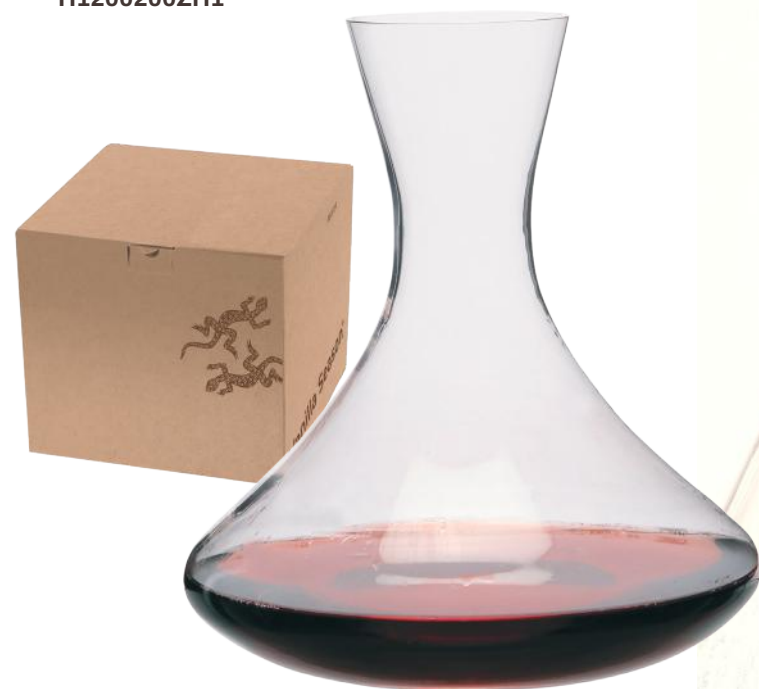

Recommended printing technology:
pad printing T3, laser L3

Maximum print size: 15 × 20 mm

Dimensions: glass Ø 11 × 22.3 cm,
bottle space 8 × 33 × 4.5 cm,
package 37.5 × 11 × 34 cm
Note: a bottle of wine is not included

18,12 €

AKAROA

H1200200ZH1

The stylish 1.5l Bohemia Crystal glass decanter will be a beautiful present for those enjoying a glass of good wine. Packed in a Vanilla Season gift box.

Recommended printing technology:
pad printing T3, laser L3